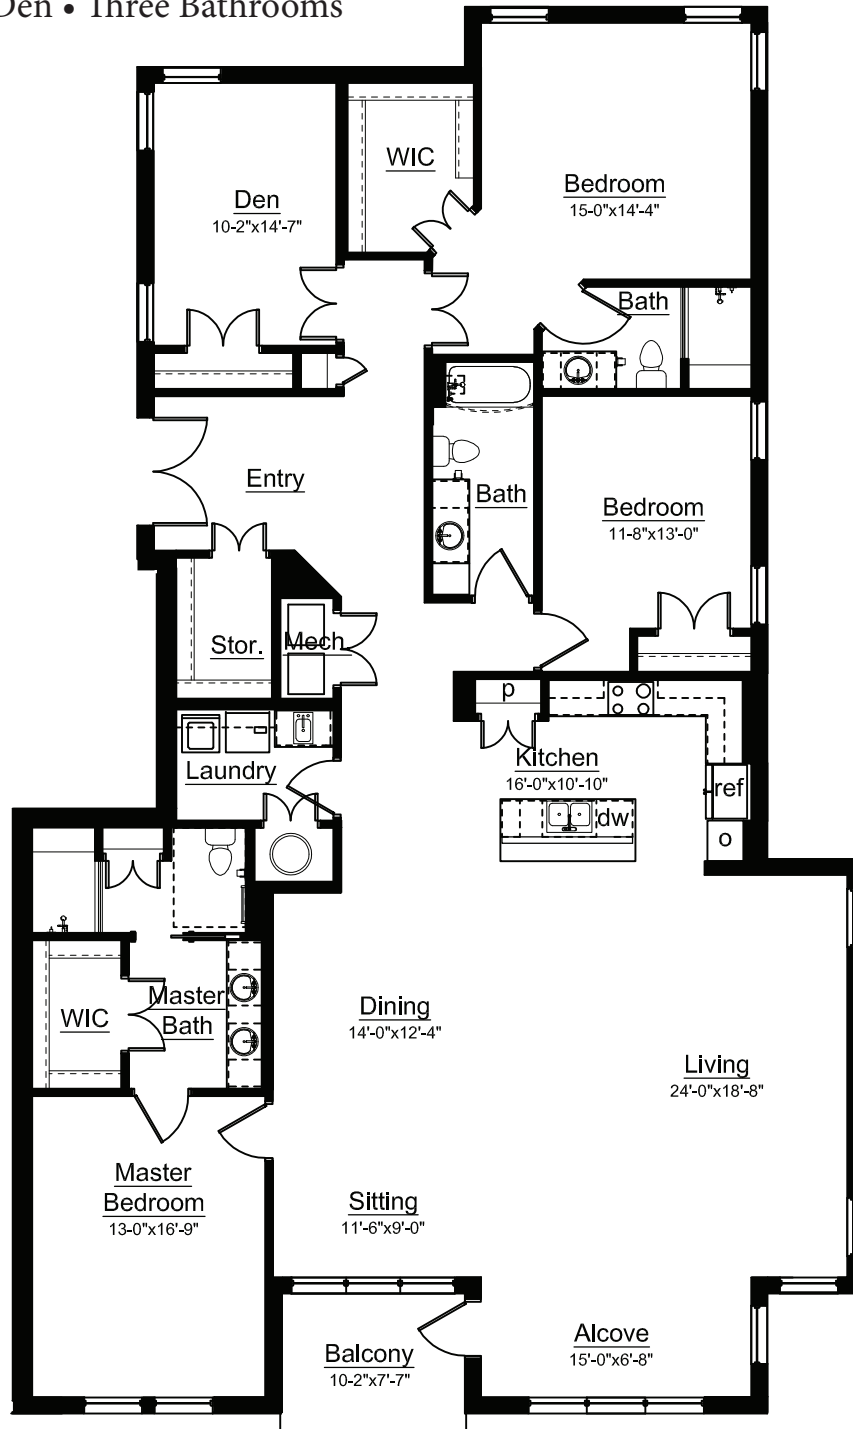

New Residences

Monroe

Three Bedrooms with Den • Three Bathrooms
2,910 square feet

Westminster
Baldwin Park

A Neighborhood of Westminster Winter Park

2837 Lake Baldwin Ln, Orlando, FL 32814
(407) 621-2100 | www.WestminsterBaldwinParkFL.org