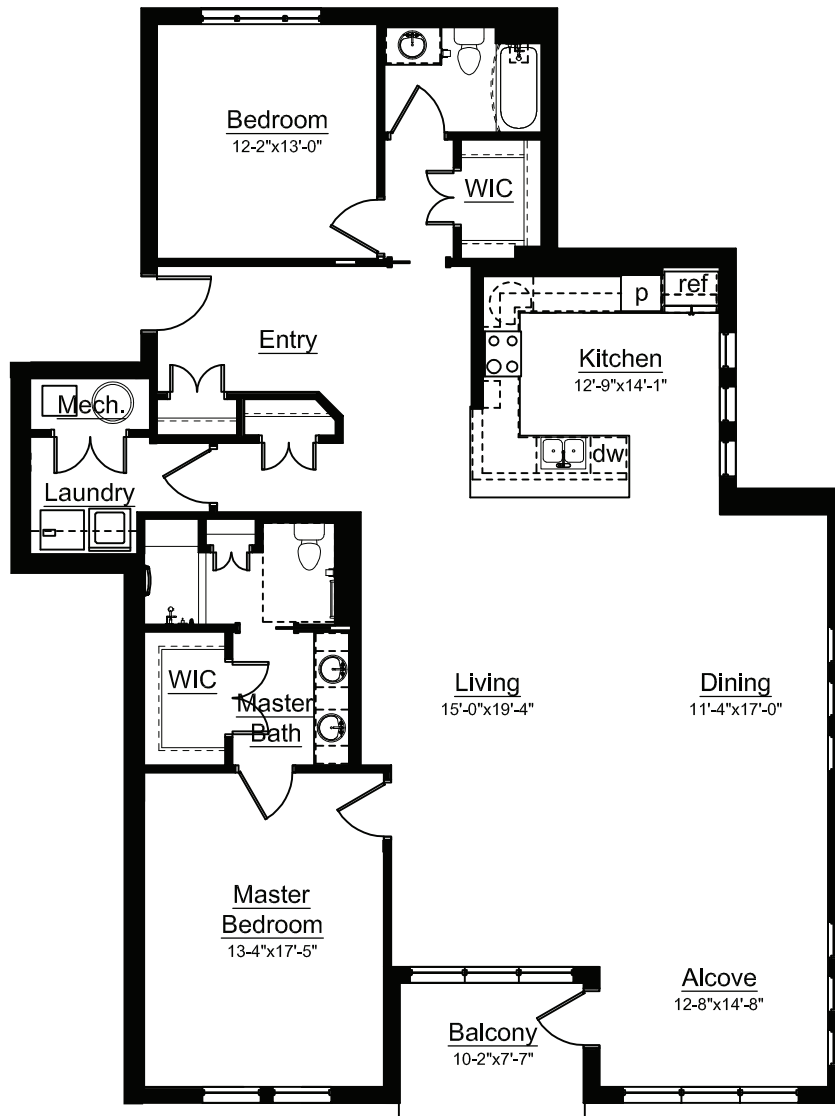

New Residences

Knowles

Two Bedrooms • Two Bathrooms
2,087 square feet

Westminster
Baldwin Park

A Neighborhood of Westminster Winter Park

2837 Lake Baldwin Ln, Orlando, FL 32814
(407) 621-2100 | www.WestminsterBaldwinParkFL.org