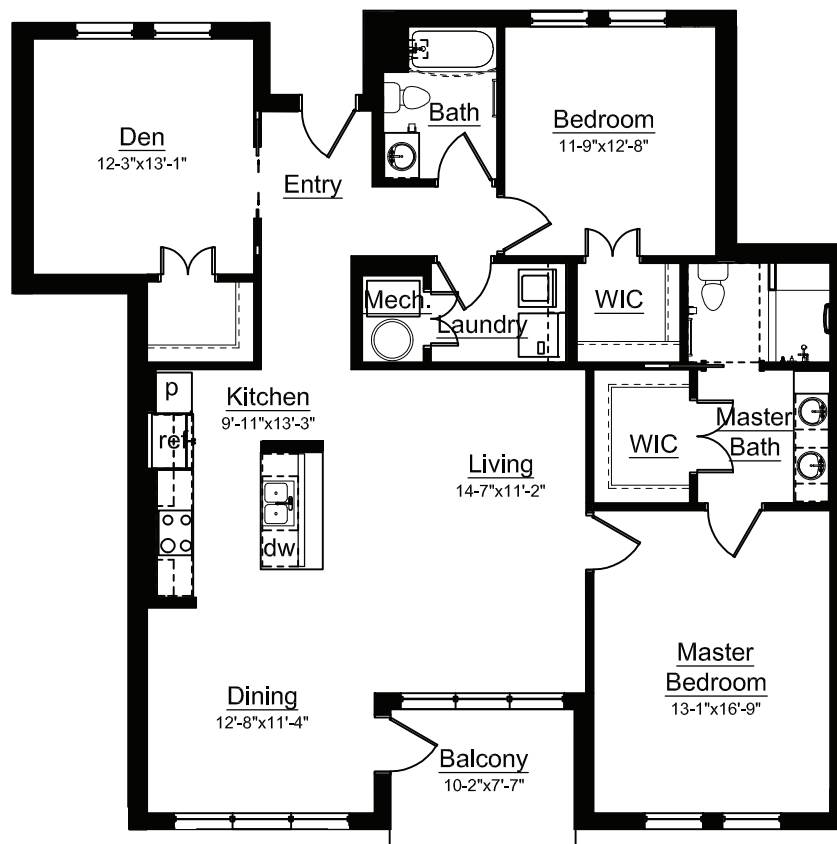

New Residences

Howell

Two Bedrooms with Den • Two Bathrooms
1,676 square feet

Westminster
Baldwin Park

A Neighborhood of Westminster Winter Park

2837 Lake Baldwin Ln, Orlando, FL 32814
(407) 621-2100 | www.WestminsterBaldwinParkFL.org