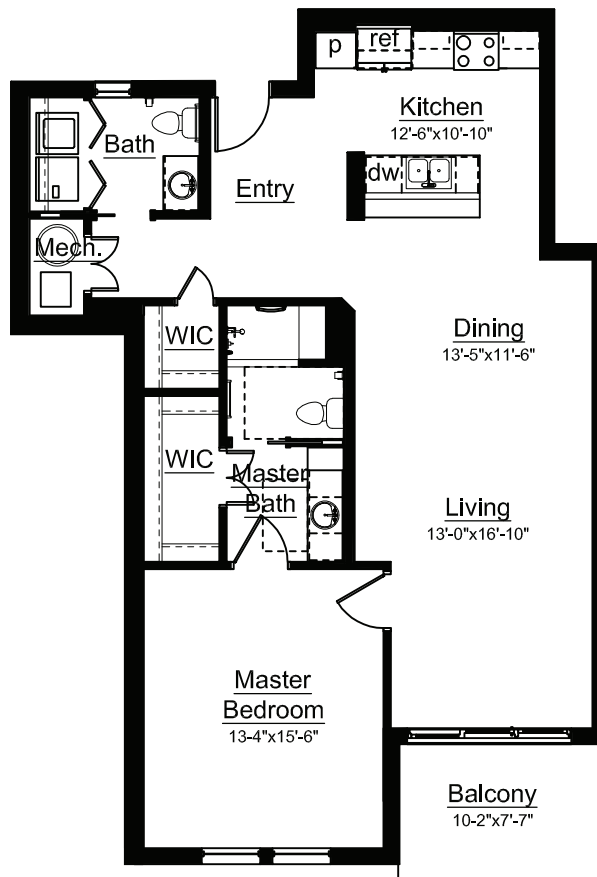

New Residences

Adair

One Bedrooms • One and One-Half Bathrooms
1,164 square feet

Westminster
Baldwin Park

A Neighborhood of Westminster Winter Park

2837 Lake Baldwin Ln, Orlando, FL 32814
(407) 621-2100 | www.WestminsterBaldwinParkFL.org